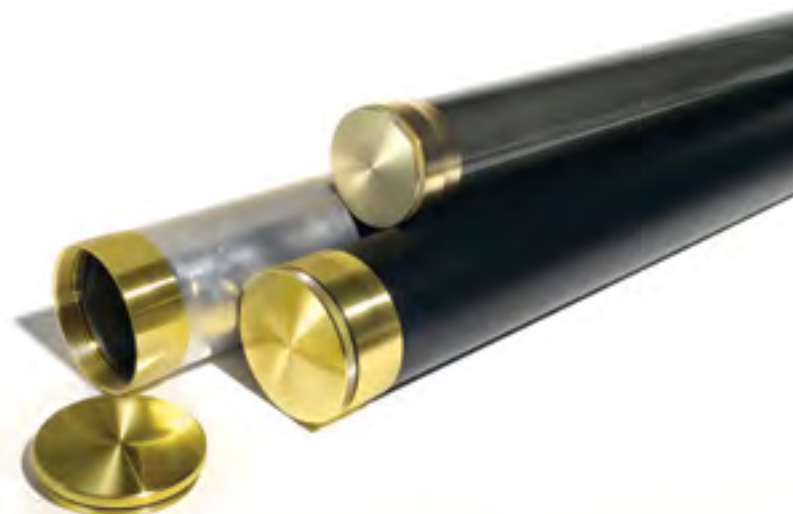

- Ultra-rugged, polyurethane coated 1000 denier nylon with reinforced seams
- Abrasion resistant and water repellent
- Crush-proof core
- Divided interior liners prevent scratching
- Molded rubber adjustable handle
- Zippered, padded flip-top with lockable pulls
- Available in forest green, navy and burgundy (custom colors available upon request)

2" and 2.5" diameters, with sizes for most 2-, 3-, 4- and 5-piece rods
Priced according to style and size—call for details

ALUMINUM AND CARBON ROD TUBES

The original (and still the best). Clear Creek makes protective cases tough enough for the top fly rod manufacturers—and you. A sleek, simple and safe way to secure individual rods.

- Choose from lightweight carbon or ultra-rugged aluminum
- Aluminum tubes available in black texture and raw aluminum
- Carbon tubes available in olive

Aluminum available in 1.5", 2" and 2.5" diameters, carbon available in 2" diameter, both with sizes for most 2-, 3-, 4- and 5-piece rods
Priced according to style and size—call for details

Wide range of sizes and styles accommodates all lengths and sections of fly, spinning, bamboo or saltwater rods
2-, 3-, 4- and 5-piece fly rods
2- and 3-piece spinning rods
2- and 3-piece bamboo rods with extra tip pocket
2-, 3-, 4- and 5-piece saltwater fly rods with larger pockets
Priced according to style and size—call for details